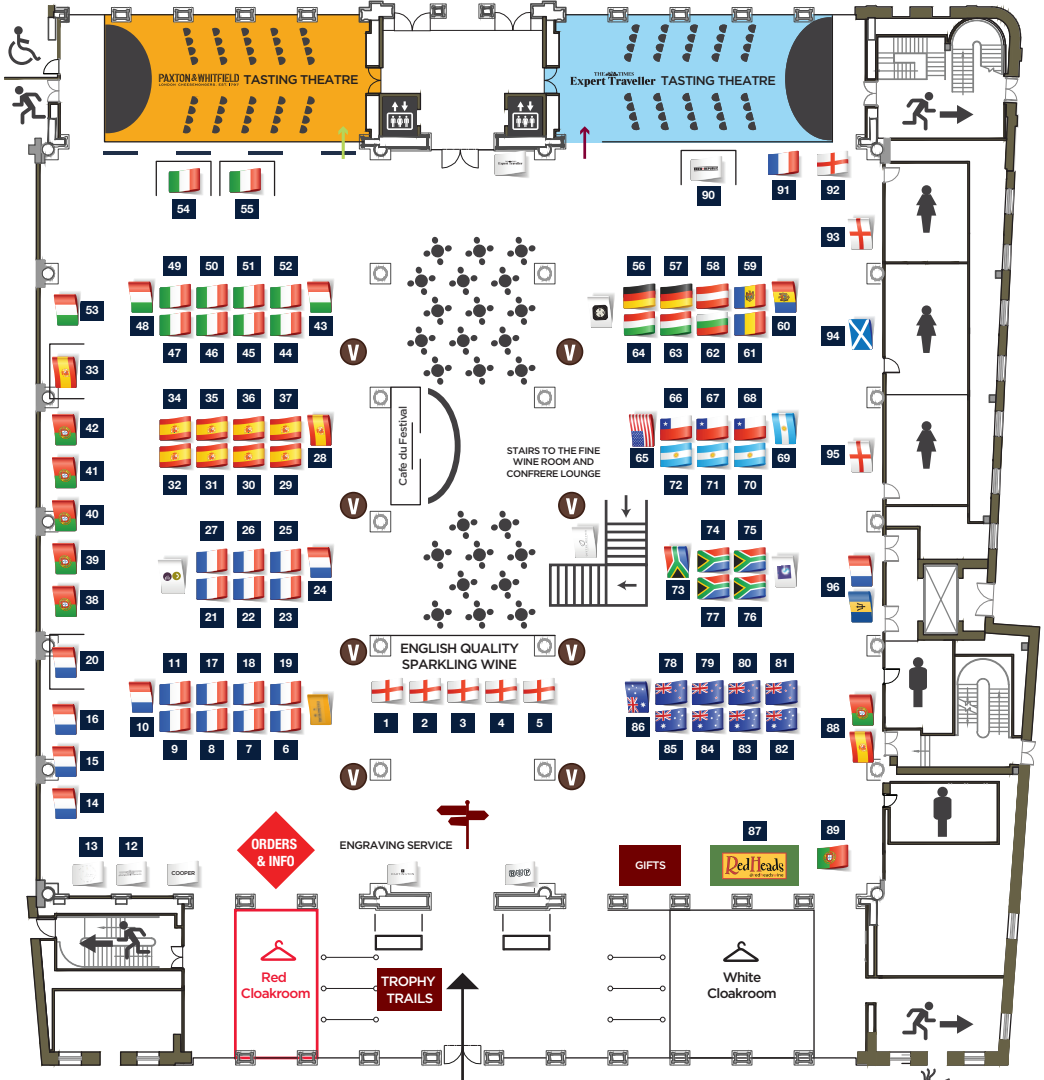

DISCOVER A WORLD OF WINE

ROADSIDE

RIVERSIDE ENTRANCE/EXIT

Riverside Terrace

Stand No.	Region
1-5	England
12	Le Chai
13	La Clariere
6-27	France
28-37	Spain
38-42	Portugal

Stand No.	Region
43-55	Italy
56-58	Germany & Austria
59-64	Eastern Europe
65-72	The Americas
73-77	South Africa
78-81	New Zealand

Stand No.	Region
82-86	Australia
87	RedHeads
88-89	Fortified
90	Brew Republic
91-96	Spirits

- Emergency exits
- Toilets
- Disabled toilets
- First Aid
(please go to the Orders & Info Stand)
- Smoking Area
- Voting Barrels