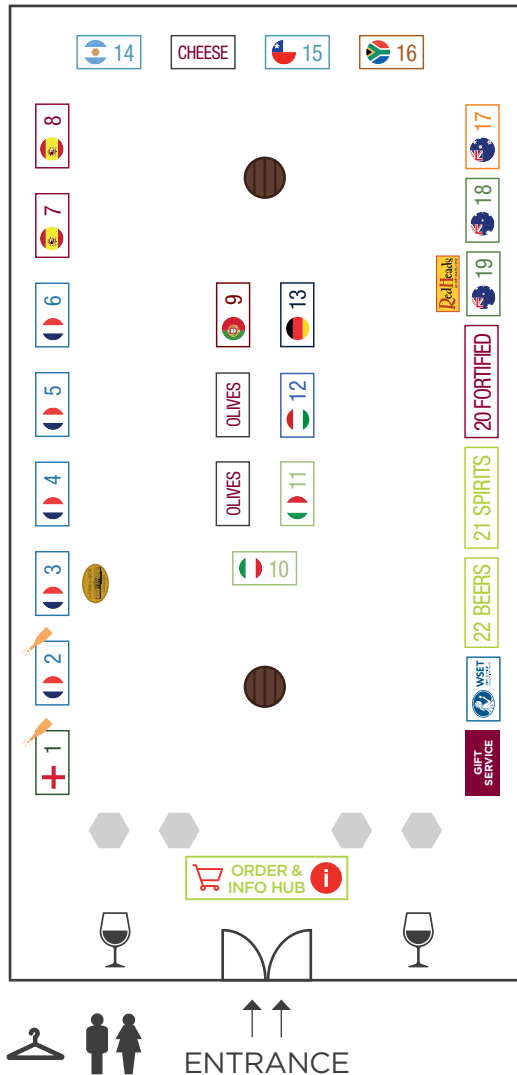

Laithwaite's Roadshow

DISCOVER • TASTE • SHOP • #LAITHWAITESROADSHOW

Key

- | | | |
|--|---|--|
|  Emergency exit |  Cloakroom |  Voting barrel |
|  Toilets |  Information |  Glass collection |
|  Disabled toilets |  Order point |  Sparkling |