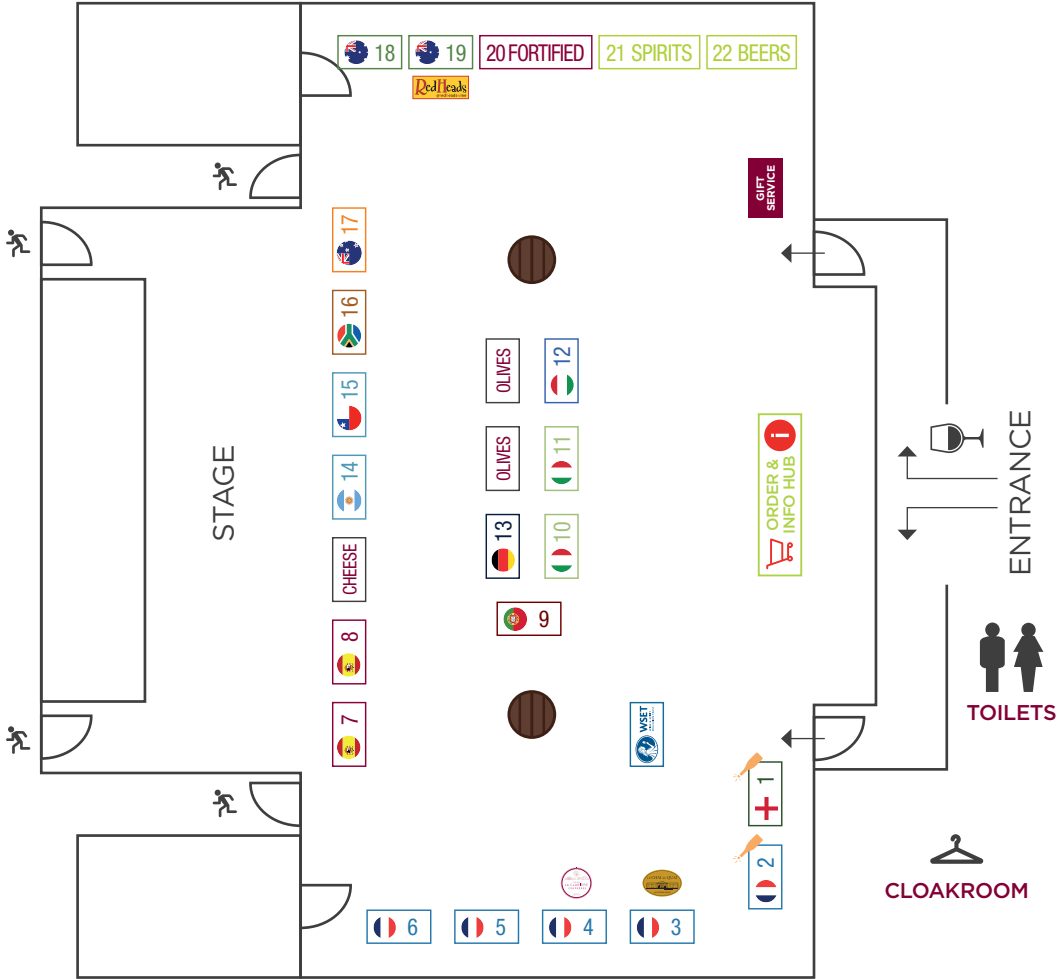

# Laithwaite's Roadshow

DISCOVER • TASTE • SHOP • #LAITHWAITESROADSHOW

## Key

- Emergency exit
- Toilets
- Disabled toilets

- Cloakroom
- Information
- Order point

- Voting barrel
- Glass collection
- Sparkling