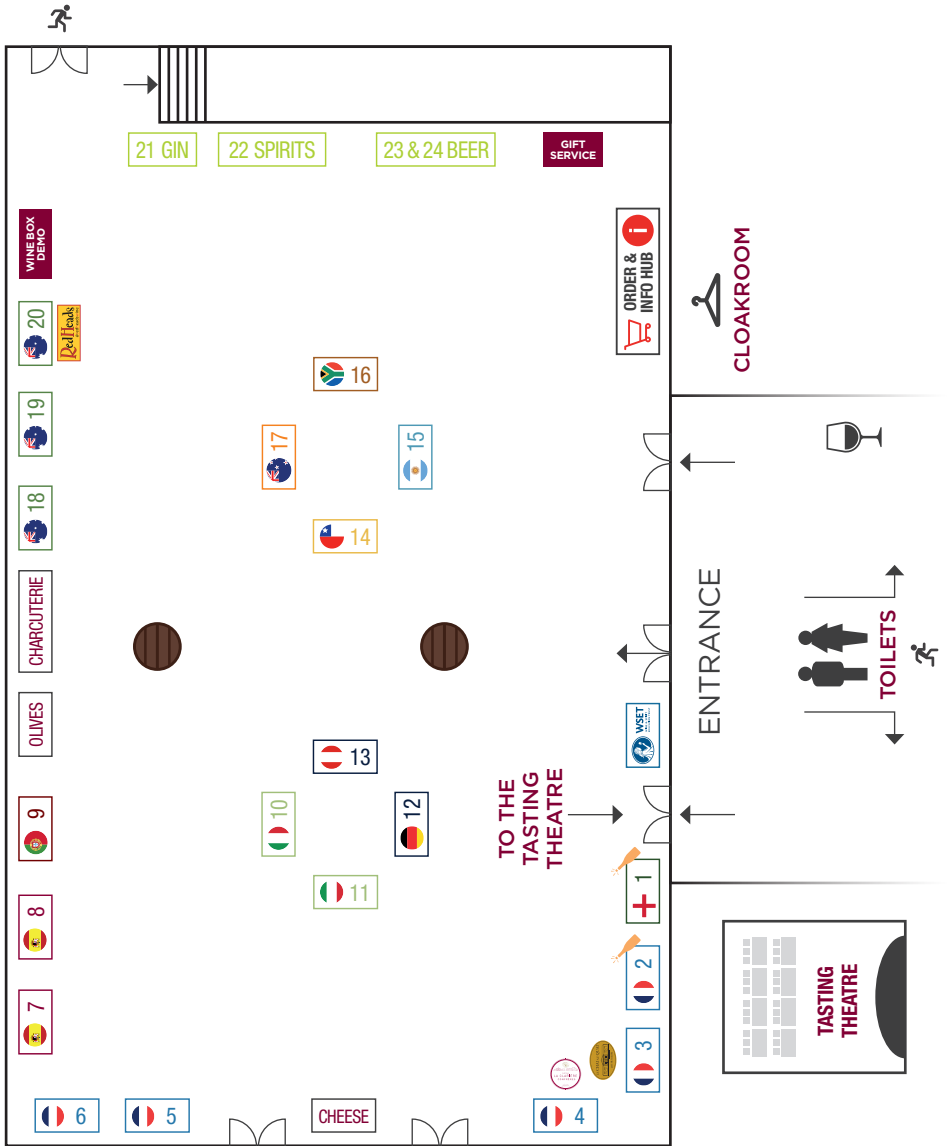

# Laithwaite's Roadshow

TASTE • SHOP • DISCOVER • #LAITHWAITESROADSHOW

## Key

- |  |   |  |
|--|---|--|
|  Emergency exit   |  Cloakroom   |  Voting barrel    |
|  Toilets          |  Information |  Glass collection |
|  Disabled toilets |  Order point |  Sparkling        |